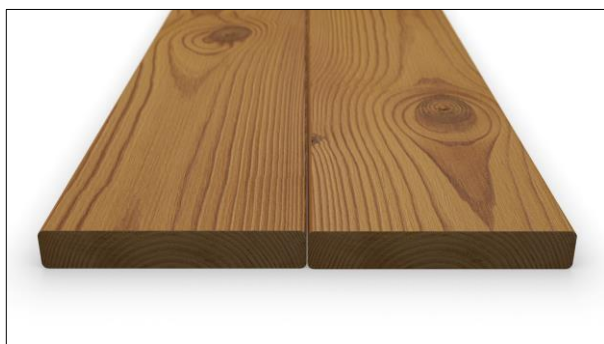

19x140 SHP brushed

- Thermally modified
- Non-toxic
- Long-lasting
- High dimensional stability
- Suitable for all climates
- For exterior and interior use

Dimensions	19 x 140
Profile	SHP
Species	Scandinavian Pine
Lenght (m)	2,1 - 4,8 m
1m ²	7,1 m
1m ³	375 m