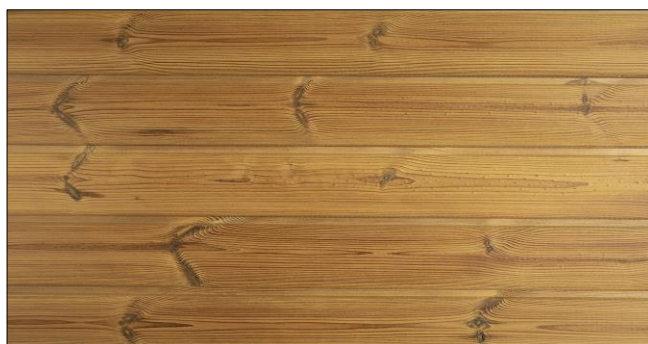

19x140 SHP brushed

- Thermally modified
- Non-toxic
- Long-lasting
- High dimensional stability
- Suitable for all climates
- For exterior and interior use

Dimensions	19 x 140
Profile	SHP
Species	Scandinavian Pine
Lenght (m)	2,1 - 4,8 m
1m ²	7,1 m
1m ³	375 m