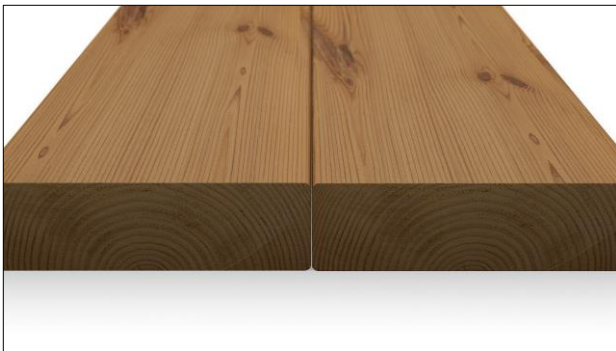

42x140 SHP

- Thermally modified
- Non-toxic
- Long-lasting
- High dimensional stability
- Suitable for all climates
- For exterior and interior use

Dimensions	42x140
Profile	SHP
Species	Scandinavian Pine
Lenght (m)	2,1 - 4,8 m
1m ²	7,1 m
1m ³	140 m