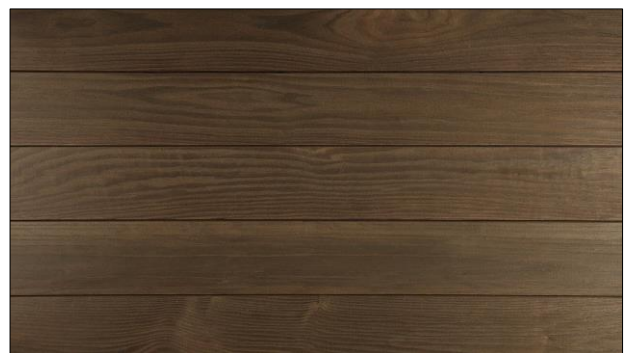

## 20x140 VCLIP

- Thermally modified
- Non-toxic
- Long-lasting
- High dimensional stability
- Suitable for all climates
- For exterior and interior use
- Quick and easy installation

Dimensions	20x140
Profile	VCLIP
Species	Ash
Lenght (m)	1,5 - 3,0 m
1m <sup>2</sup>	7,5 m
1m <sup>3</sup>	357,1 m